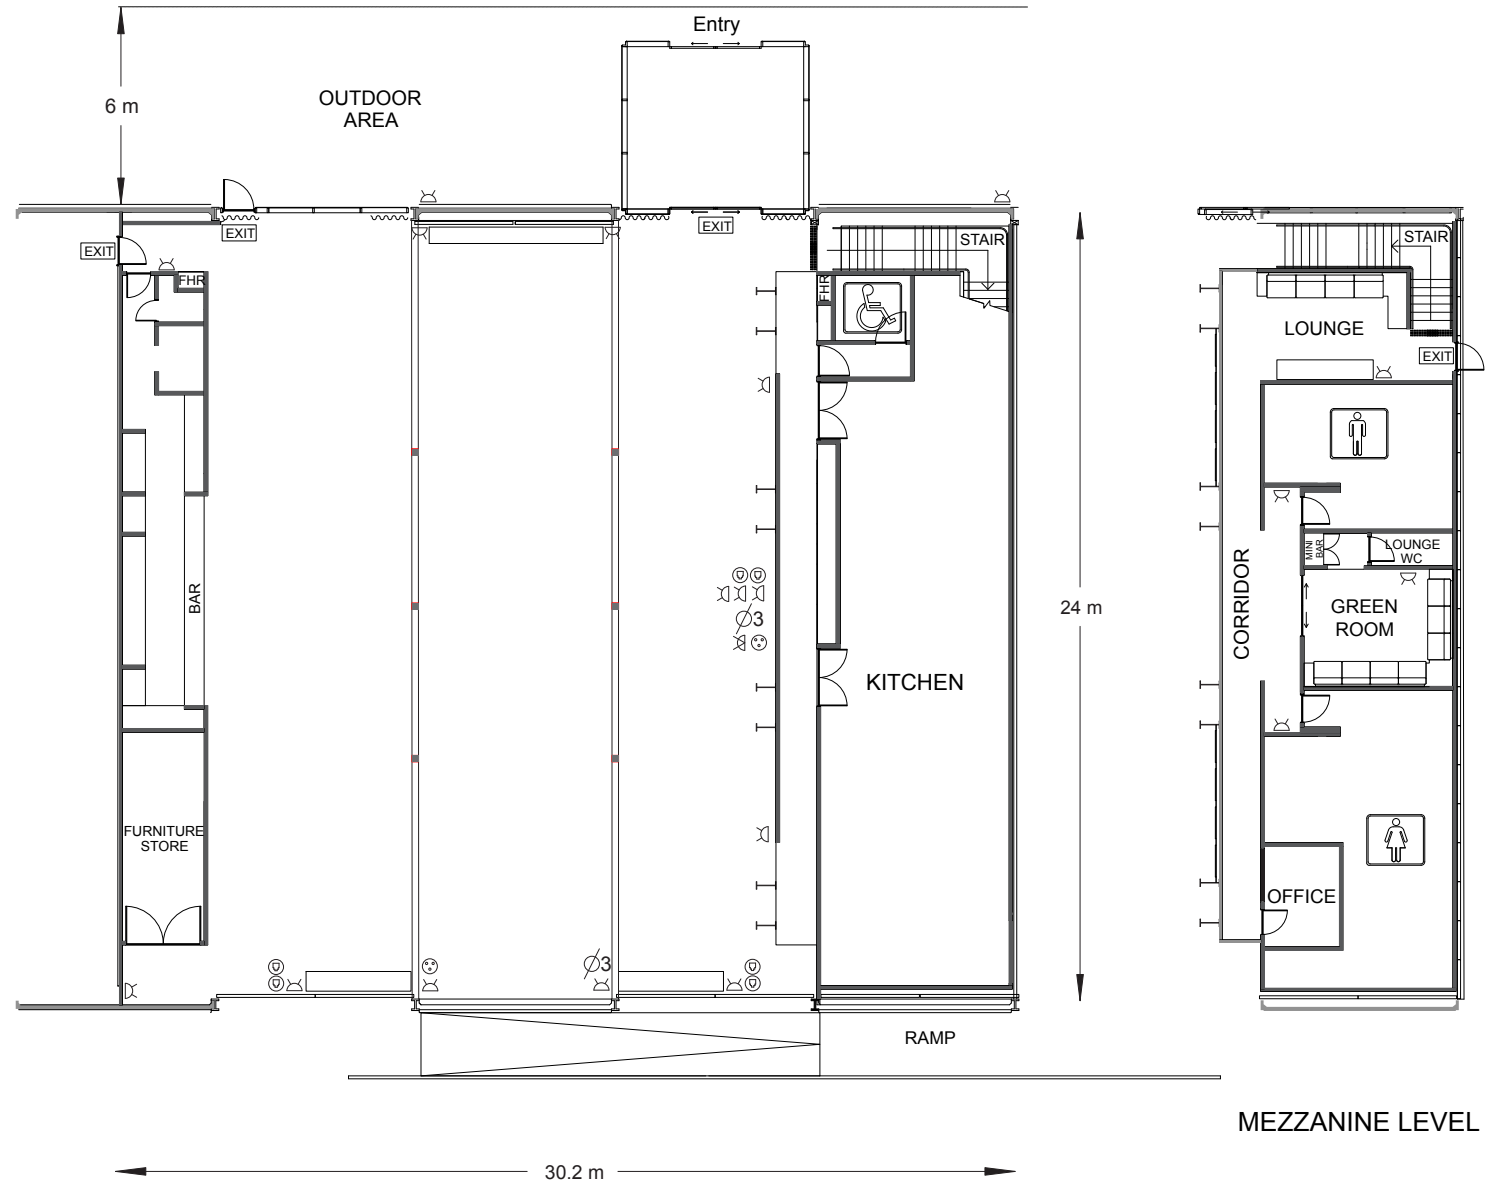

WATERSIDE

ATLANTIC CAPACITY

SQ(M) DINING ROOM: 410

SQ(M) OUTDOOR: 180

THEATRE: 470

CLASSROOM: 220

COCKTAIL: 500

COCKTAIL OUTDOOR: 270

BANQUET

TABLES OF 10 PAX: 360

TABLES OF 12 PAX: 432

DINNER DANCE

TABLES OF 10 PAX: 260

TABLES OF 12 PAX: 312

LEGEND

	Double power point (10 amp)
	Single power point (15 amp)
	3 Phase power outlet (32 amp)
	Data point
	Microphone Input
	Rigging point (ceiling truss)
	Male Toilet
	Female Toilet
	Disabled Toilet