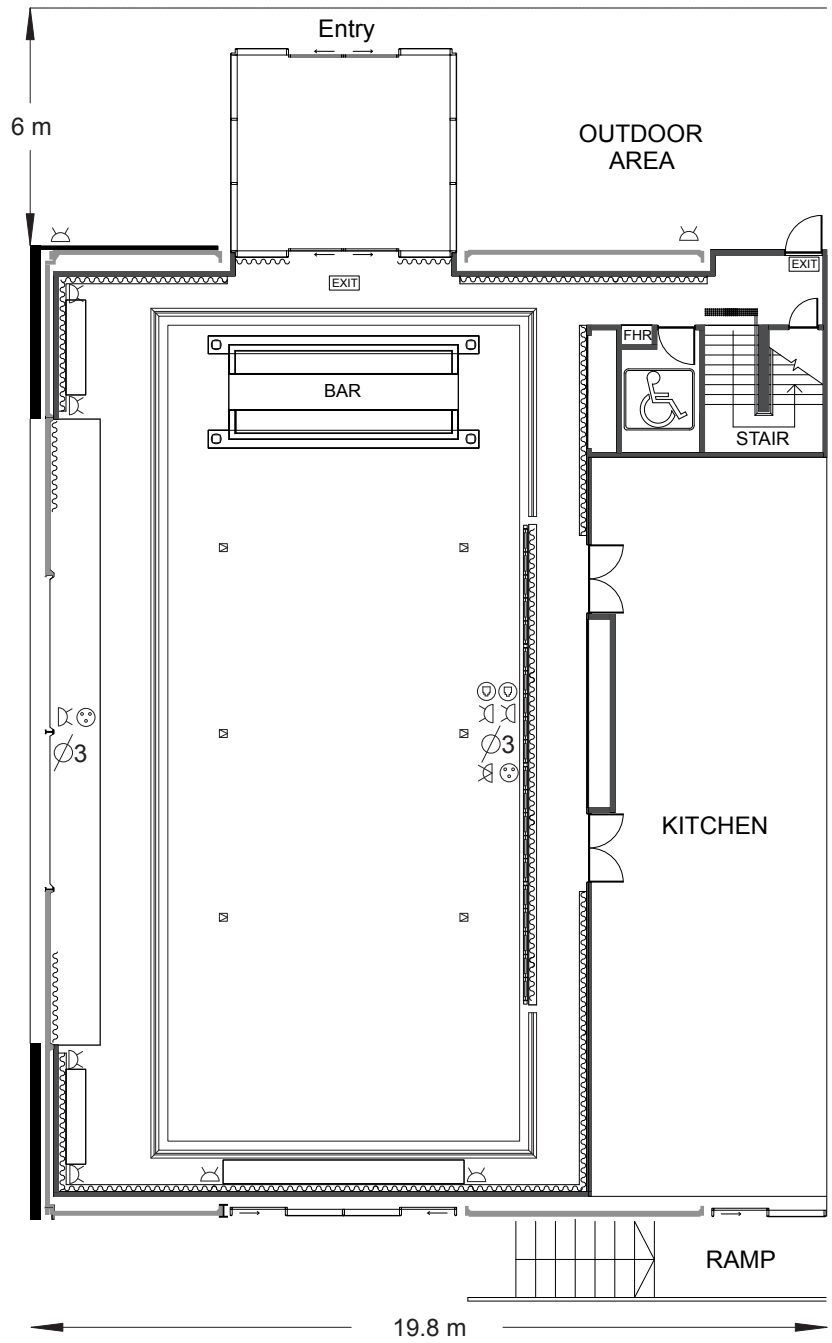

SKETCH CAPACITY

SQ(M) DINING ROOM:	295
SQ(M) OUTDOOR:	114
THEATRE:	250
CLASSROOM:	110
COCKTAIL:	400
COCKTAIL OUTDOOR:	240
BANQUET:	240
DINNER DANCE:	160

LEGEND

	Double power point (10 amp)
	Single power point (15 amp)
	3 Phase power outlet (32 amp)
	Data point
	Microphone Input
	Rigging point (ceiling hatch)
	Male Toilet
	Female Toilet
	Disabled Toilet

MEZZANINE LEVEL