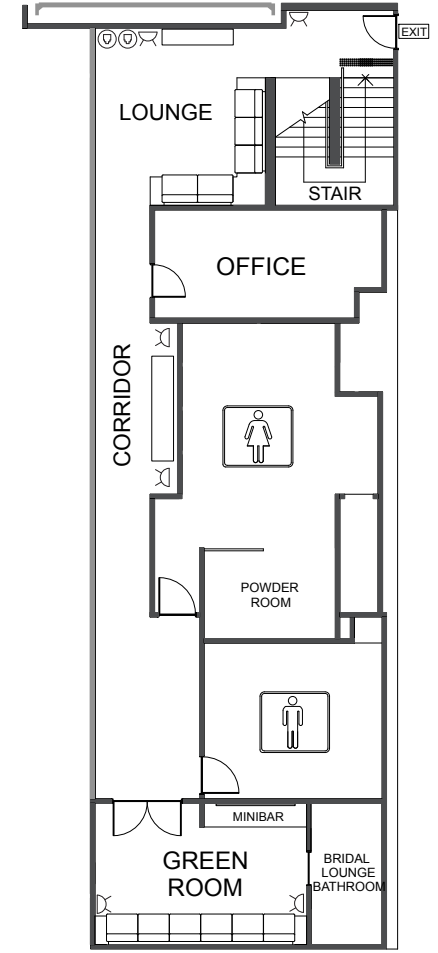

SKETCH CAPACITY

SQ(M) DINING ROOM:	295
SQ(M) OUTDOOR:	114
THEATRE:	250
CLASSROOM:	110
COCKTAIL:	400
COCKTAIL OUTDOOR:	240
BANQUET:	240
DINNER DANCE:	160

LEGEND

	Double power point (10 amp)
	Single power point (15 amp)
	3 Phase power outlet (32 amp)
	Data point
	Microphone Input
	Rigging point (ceiling hatch)
	Male Toilet
	Female Toilet
	Disabled Toilet

MEZZANINE LEVEL